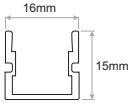

MIDI U

Aluminium Profile

- MIDI U aluminium profile is a linear profile for surface installation.
- Available also in black, white or different RAL colours upon request.

Image	Code	Description	Length	Design-Detail
	PRF.014	MIDI U alum.prof. / Anodized	2m	
	COV.023 COV.024 COV.025 COV.026 COV.038	POLYCARBONATE MILKY COVER POLYCARBONATE MILKY SATIN COVER POLYCARBONATE RULED COVER POLYCARBONATE CLEAR COVER POLYCARBONATE BLACK SATIN COVER	2m 2m 2m 2m 2m	
	COV.018 COV.017 COV.007	POLYCARBONATE CLEAR COVER POLYCARBONATE OPAL COVER PMMA FROSTED COVER	2m 2m 2m	
	CAP.061 CAP.060	FRONT CAP for MIDI U with COV.023-024-025-026-038 END CAP for MIDI U with COV.023-024-025-026-038		
	CAP.072 CAP.071	FRONT CAP for MIDI U with COV.017-018-007 END CAP for MIDI U with COV.017-018-007		
	PRH.001	HOLDER		